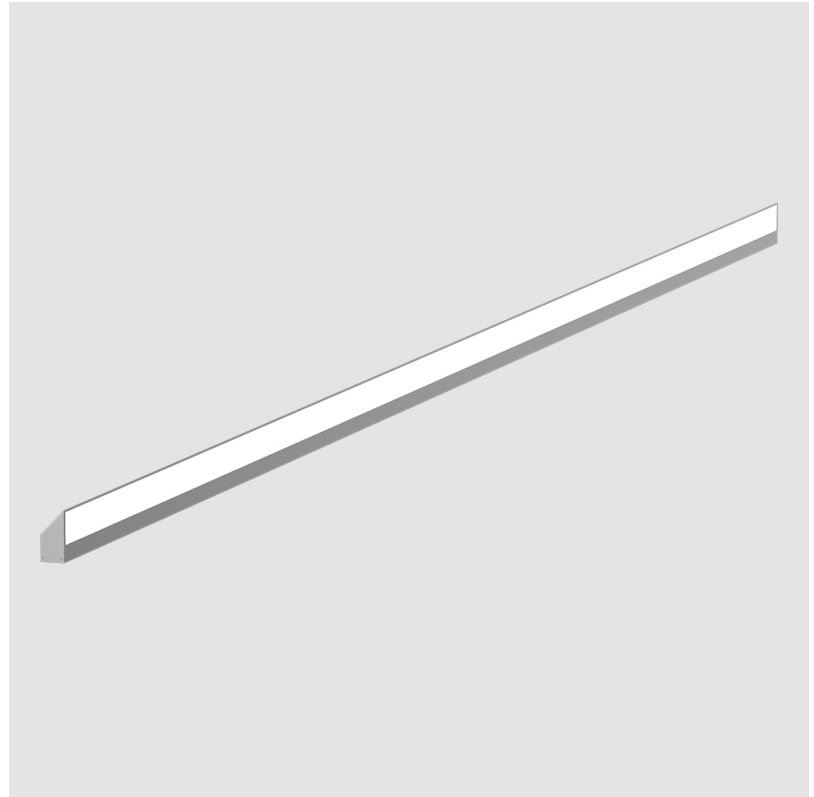

PROJECT _____
TYPE _____
SPECIFIER _____
QUANTITY _____
DATE _____

IWASH SURFACE

A1250008- -

base number   Color   Lens
Temperature   Options

1. To build a product code in our configurator select the specify button on the base model # product page
2. To build a manual product code on this datasheet choose from the options listed below in blue font and add the suffix to the base model #

GENERAL

Series: iWash
Brand: Unonovesette
Division: Architectural
Mounting Type: Surface
Mounting Location: Under Cabinet
Subcategory: Profile

PHYSICAL

Shape: Rectangle
Length (mm): 1500
Length (in): 59
Width (mm): 15.5
Width (in): 3/5
Height (mm): 33
Height (in): 1 2/7
Light Distribution: Asymmetric
Weight (kg): 0.51
Weight (lbs): 1.12
Diffuser: Opal / Transparent PMMA
Fixture Finish: ANA
Fixture Material: Extruded Aluminum
Cable Details: 450 mm cable 2x0.5 mm2

ELECTRICAL

Lamp Type: LED
Input Wattage (W): 30
Total Output Wattage (W): 26.7
Dimming: Non-Dimming / Phase Dimming (120Vac only) / 0-10V Dimming
Driver Included: No
Driver Location: Remote
Driver Type: Constant Voltage - 120 / 277Vac
Driver Class: Class 2
Input Voltage (V): 120 - 277
Output Voltage (V): 24

LED

Color Temperature (°K): 2700 / 3000 / 4000
Max. Delivered Lumen (lm): 1800
CRI: >85 CRI
Lamp Life (hrs): 100000

OPTICAL

Optic°: 95

RATINGS AND CERTIFICATIONS

Certified By: Certified for North American Standards
IP rating: IP40