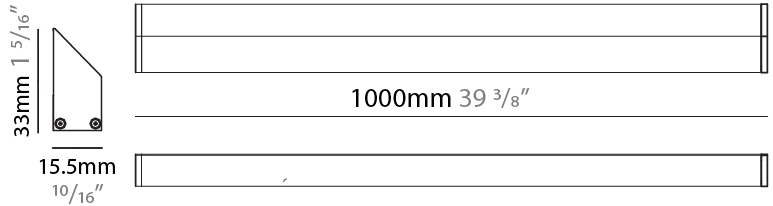

PROJECT
TYPE
SPECIFIER
QUANTITY
DATE

IWASH SURFACE

A1250007- -

base number   Color   Lens
Temperature   Options

1. To build a product code in our configurator select the specify button on the base model # product page
2. To build a manual product code on this datasheet choose from the options listed below in blue font and add the suffix to the base model #

GENERAL

Series: iWash
Brand: Unonovesette
Division: Architectural
Mounting Type: Surface
Mounting Location: Under Cabinet
Subcategory: Profile

PHYSICAL

Shape: Rectangle
Length (mm): 1000
Length (in): 39 3/8
Width (mm): 15.5
Width (in): 3/5
Height (mm): 33
Height (in): 1 2/7
Light Distribution: Asymmetric
Weight (kg): 0.34
Weight (lbs): 0.74
Diffuser: Opal / Transparent PMMA
Fixture Finish: ANA
Fixture Material: Extruded Aluminum
Cable Details: 450 mm cable 2x0.5 mm2

ELECTRICAL

Lamp Type: LED
Input Wattage (W): 20
Total Output Wattage (W): 17.8
Dimming: Non-Dimming / Phase Dimming (120Vac only) / 0-10V Dimming
Driver Included: No
Driver Location: Remote
Driver Type: Constant Voltage - 120 / 277Vac
Driver Class: Class 2
Input Voltage (V): 120 - 277
Output Voltage (V): 24

LED

Color Temperature (°K): 2700 / 3000 / 4000
Max. Delivered Lumen (lm): 1200
CRI: >85 CRI
Lamp Life (hrs): 100000

OPTICAL

Optic°: 95

RATINGS AND CERTIFICATIONS

Certified By: Certified for North American Standards
IP rating: IP40